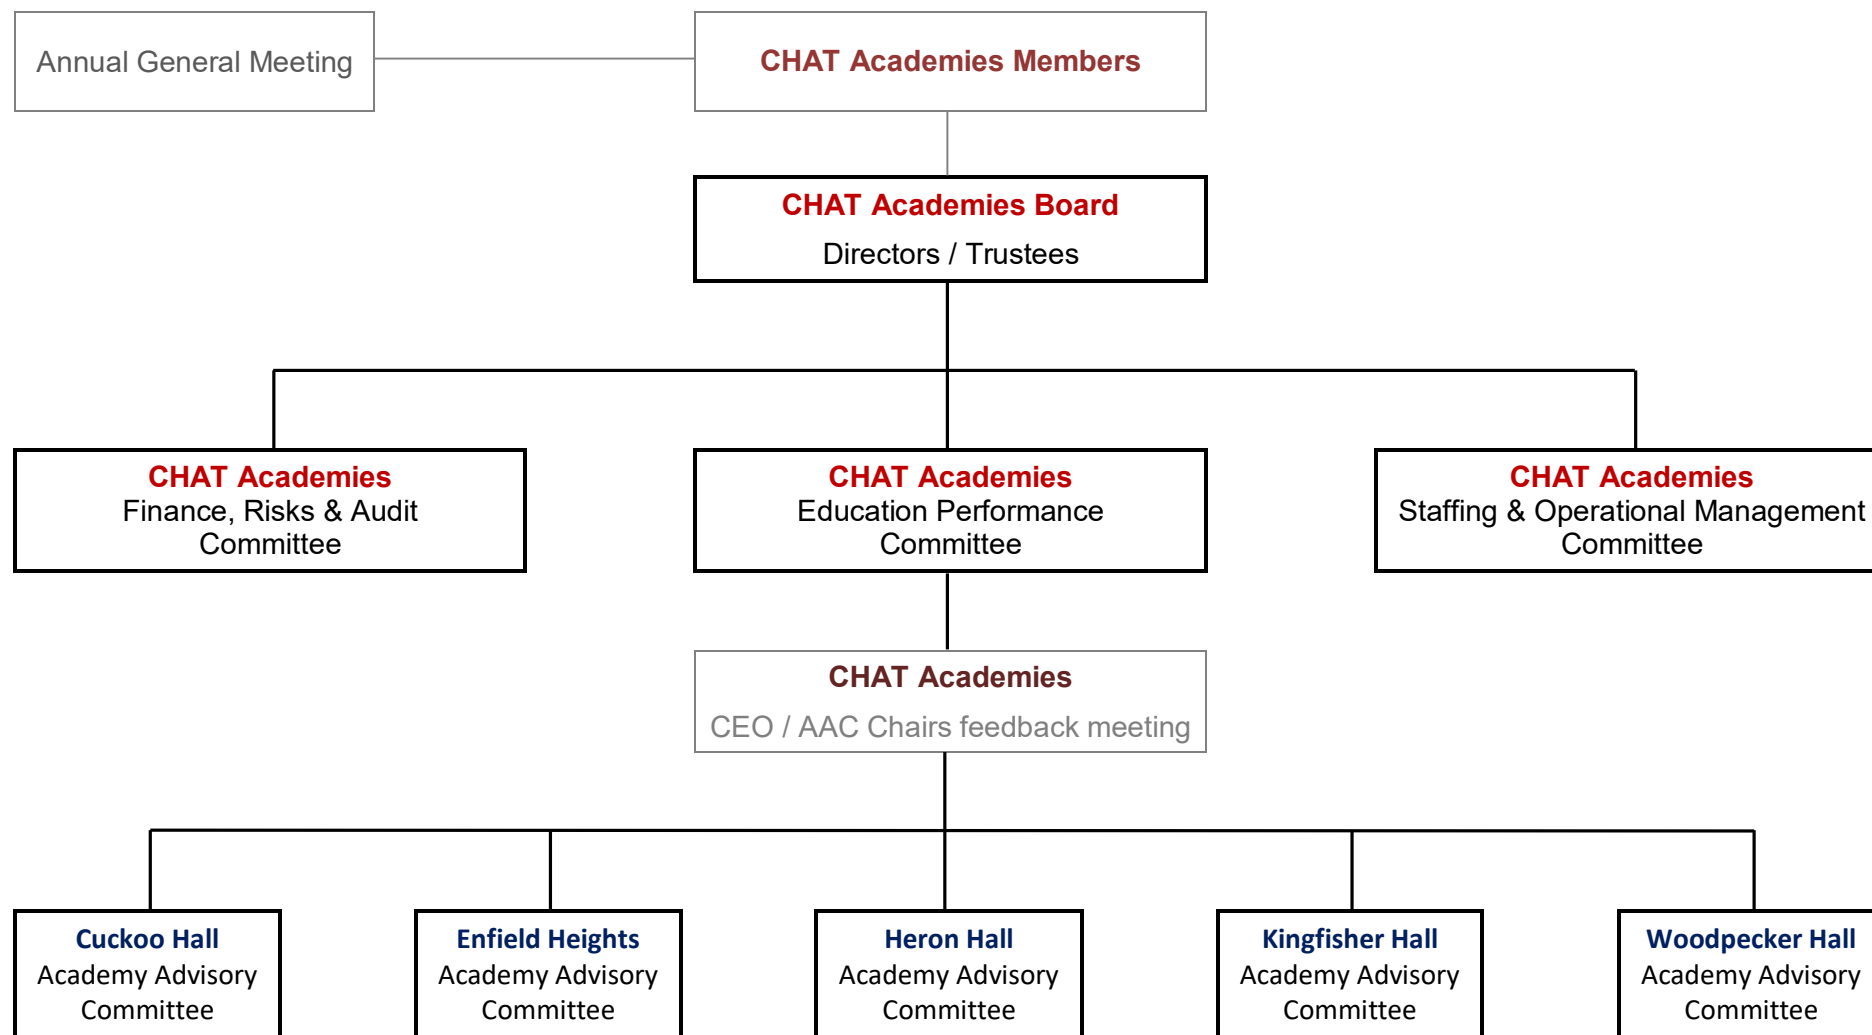

Cuckoo Hall Academies Trust Board | Committees | Academy Advisory Committees

Academy Advisory Committees comprise: -

- 1 x Co-opted Education Governor
- 2 x Co-opted Community Governors (with the option to appoint a third depending on the needs / size of the school)
- 3 x Parent Governors (with the option to elect a fourth depending on the needs / size of the school)
- 1 x Staff Governor (Head teacher)