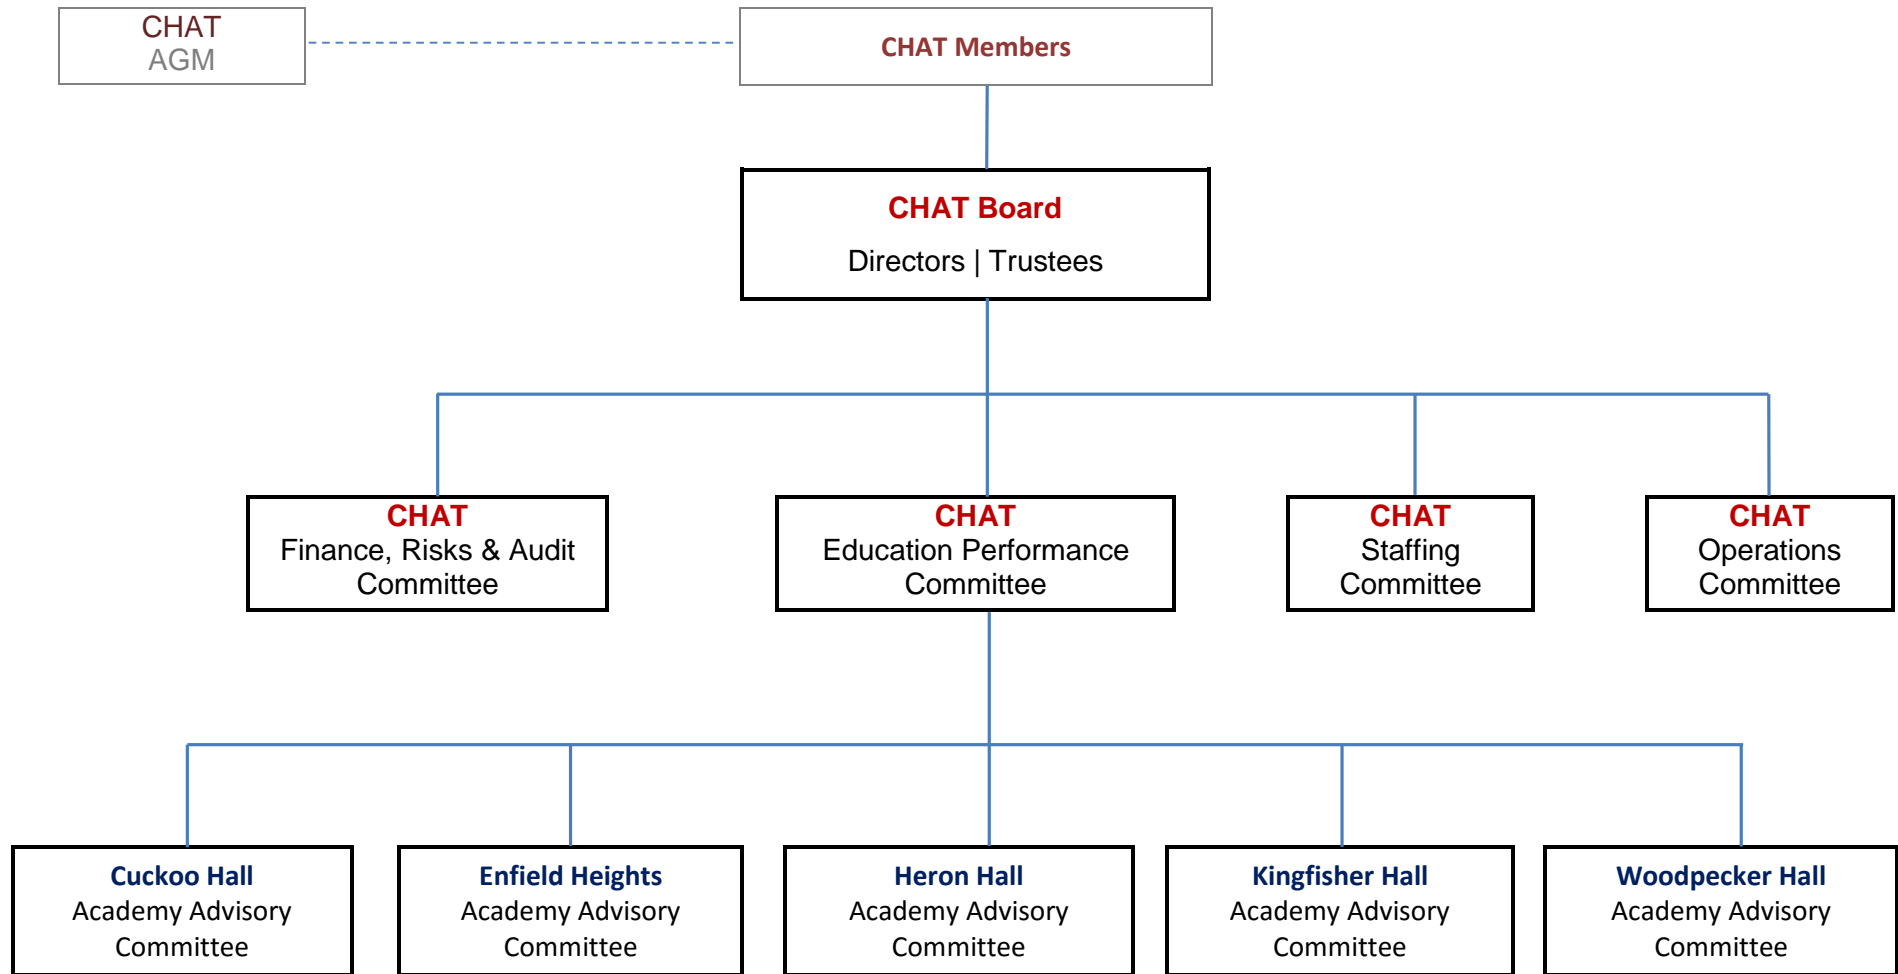

# Cuckoo Hall Academies Trust Board | Committees | Academy Advisory Committees

Academy Advisory Committees: -  
1 x Education Specialist  
2 x Co-opted Governors  
3 x Parent Governors  
1 x Staff Governor (Head teacher)